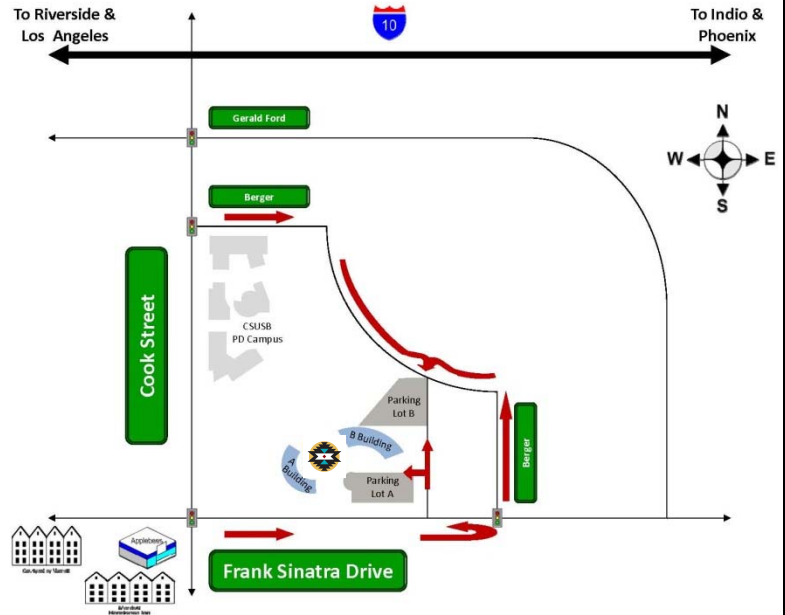

## Map and Directions

### Directions:

- From Interstate 10 Eastbound or Westbound
- Exit at Cook Street.  
Proceed south on Cook; turning left on Frank Sinatra Drive.
- Make a U-Turn at Berger Drive.
- Turn right at the monument sign that says "UCR Palm Desert" into Parking Lot A.
- If entering Building B, park in Lot B.
- If entering Building A, park in Lot A.
- Welcome to UCR Palm Desert, the location of California Indian Nations College (CINC)!

### Campus Map: